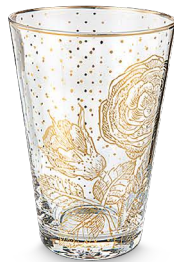

51.018.111
Tray 24x24 cm
Royal Yerseke
6/36

51.018.113
Oval Platter 40x28.5 cm
Royal Yerseke
1/6

51.074.002
Pitcher 1.7 ltr
Royal Golden Flower
1/9

51.131.013
Water Glass 270 ml
Royal Golden Dots
6/36

51.131.014
Longdrink Glass 370 ml
Royal Golden Flower
6/24