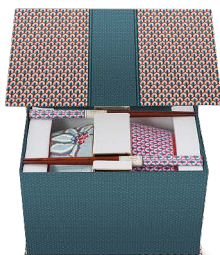

Oriental Flower Festival Blue

1/12

51.020.189

Giftset Round:

2 Trays 23x11.5x2.2 cm, 2 Dishes Ø 8 cm, 2 set Chopsticks

Oriental Flower Festival Blue

1/16

51.003.261