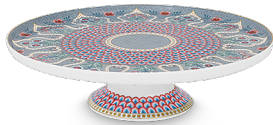

51.010.027
Mini Cake Tray Ø 21 cm
Flower Festival Scallop Deco Light Blue
1/8