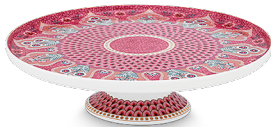

51.010.028
Mini Cake Tray Ø 21 cm
Flower Festival Scallop Deco Dark Pink
1/8