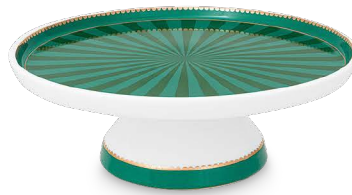

The new green tableware collection perfectly matches with the 100% cotton table- and kitchen textiles with green woven stripes. The new color green of the Love Birds collection can be complemented with metal vases and trays in matching green colors.

NEW | 51.005.079
Teapot 1.3 ltr
Love Birds Medallion Emerald-Green
1/6

51.018.161
Mini Cake Tray o/f Ø 24 cm
Love Birds Stripes Emerald-Green
1/8

NEW | 51.011.039
Egg Cup Ø 4.9 cm
Love Birds Stripes Emerald-Green
6/48