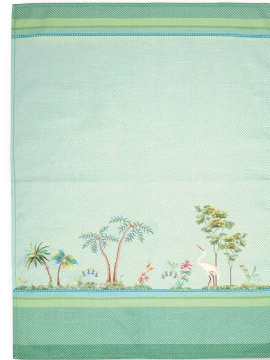

51.031.074 *
Tea Towel 50x70 cm
Jolie Heron Small Green
100% Cotton
1/24